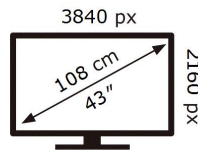

**ENERGY**

SAMSUNG

UE43TU7092U

**67** kWh/1000h

ABCDEF **G**

**101** kWh/1000h

2019/2013